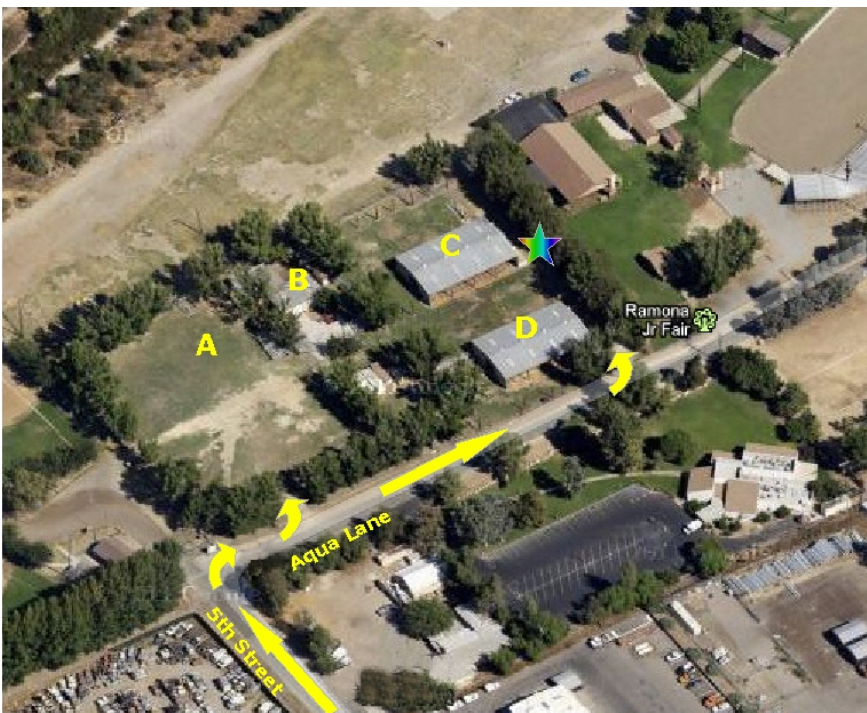

Valley of the Sun Fainting Goat Show

Directions to Ramona Jr. Fairgrounds from CA-67

	1	Take CA-67 N towards Santee/Lakeside/Ramona
	2	When you enter Ramona, continue straight through town (CA-67 becomes CA-78/Main Street)
	3	Turn left at 5th Street (there is no light or stop sign at 5 th street)
	4	Turn right at Aqua Lane. Fairgrounds is on your left.

Ramona Area Map

Jr. Fairgrounds Area Map

Legend

- A = Camping Area
- B = Restrooms
- C = Goat Barn
- D = Show Barn
- = Goat Loading/Unloading Zone