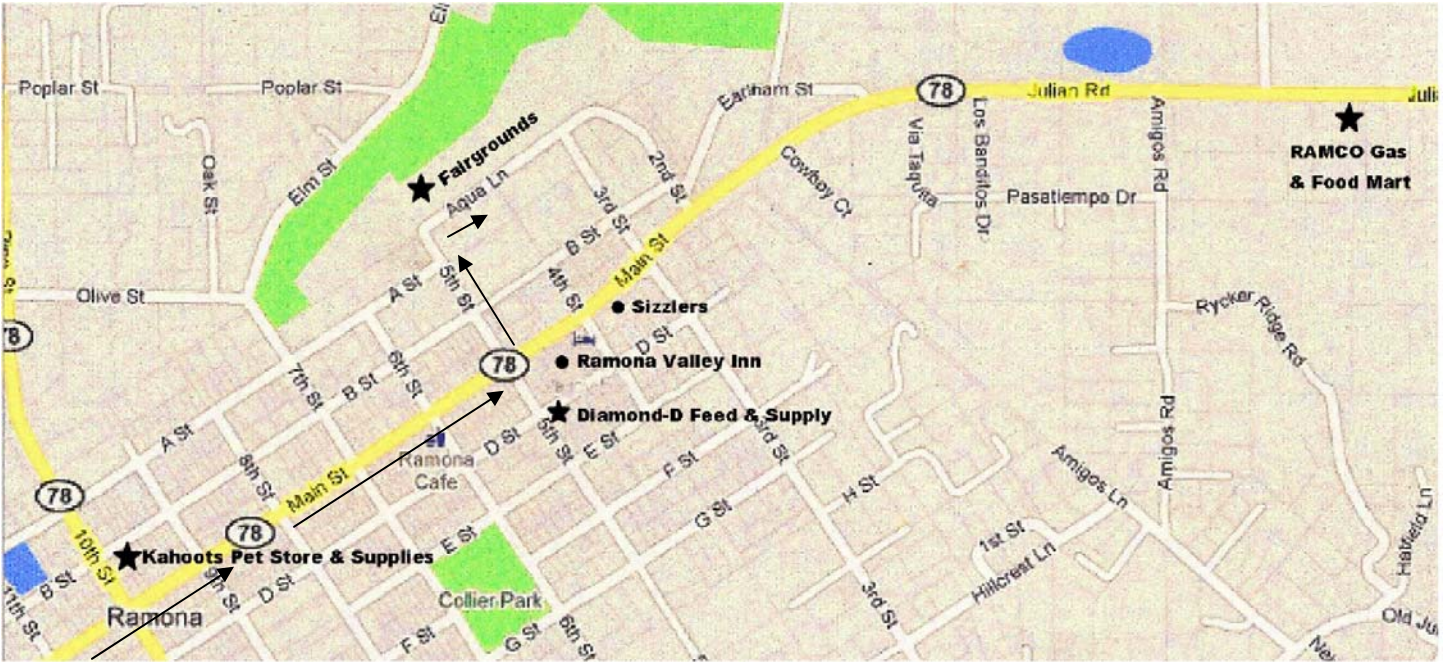

Valley of the Sun Fainting Goat Show

Directions to Ramona Jr. Fairgrounds from CA-67

	1	Take CA-67 N towards Santee/Lakeside/Ramona
	2	When you enter Ramona, continue straight through town (CA-67 becomes CA-78/Main Street)
	3	Turn left at 5th Street (there is no light or stop sign at 5 th street)
	4	Turn right at Aqua Lane. Fairgrounds is on your left.

Ramona Area Map

Jr. Fairgrounds Area Map

Legend

- A = Camping Area
- B = Restrooms
- C = Goat Barn
- D = Show Barn
- = Goat Loading/Unloading Zone